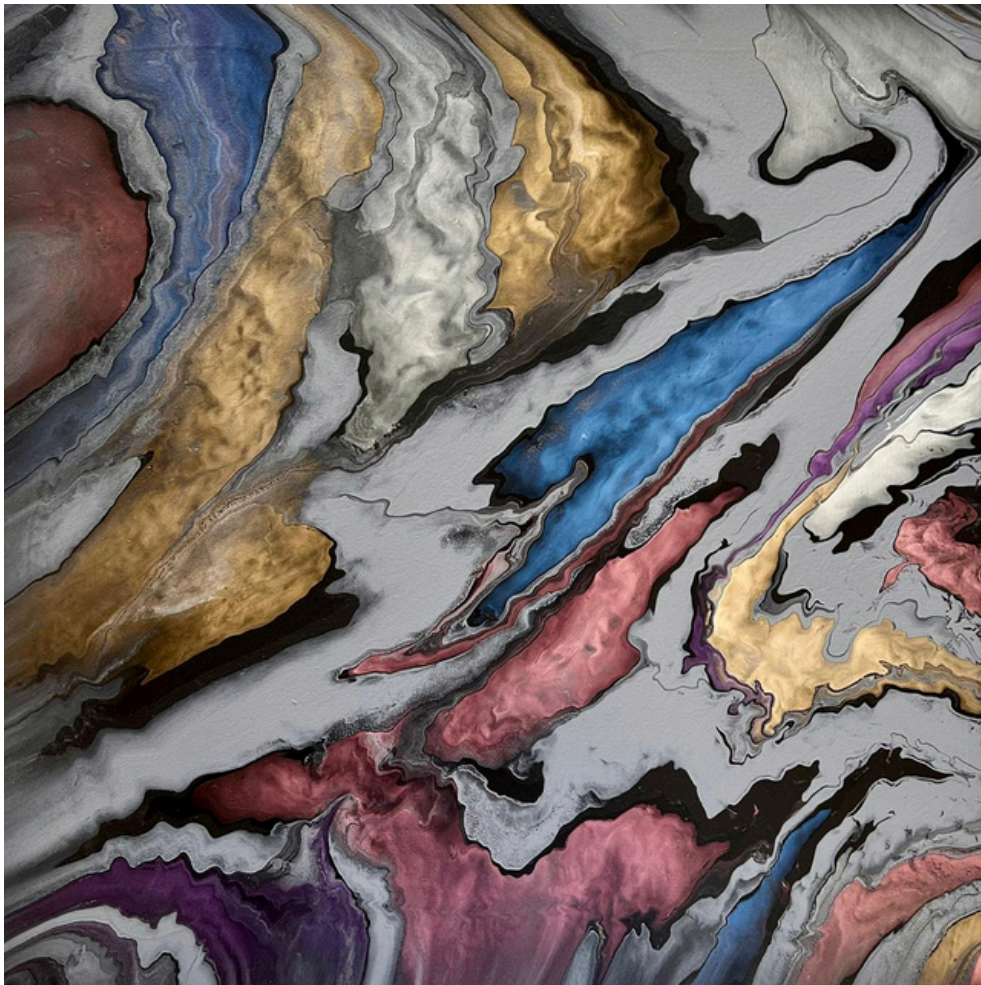

Corine Gholam Fawaz

Instagram:
[@corinefawaz_art](https://www.instagram.com/corinefawaz_art)

Biography

Corine Gholam Fawaz is a Lebanese contemporary painter based in Beirut. Her abstract practice explores color, fluidity, movement, and emotional presence, creating works that bring character, depth, and identity to both spaces and visual experiences.

Her paintings are rooted in intuition, mindfulness, and nature, translating inner landscapes into compositions that invite stillness, connection, and contemplation.

Her work has been exhibited internationally across Lebanon, Italy, France, Spain, Qatar, and the United States.

Artworks

Lightwave, 2022, Acrylic On Canvas, 90x90cm

Artworks

Rivers Of Memory, 2025, Acrylic On Canvas, 80x80cm

Artworks

Azure Reflections, 2023, Acrylic On Canvas, 70x70cm